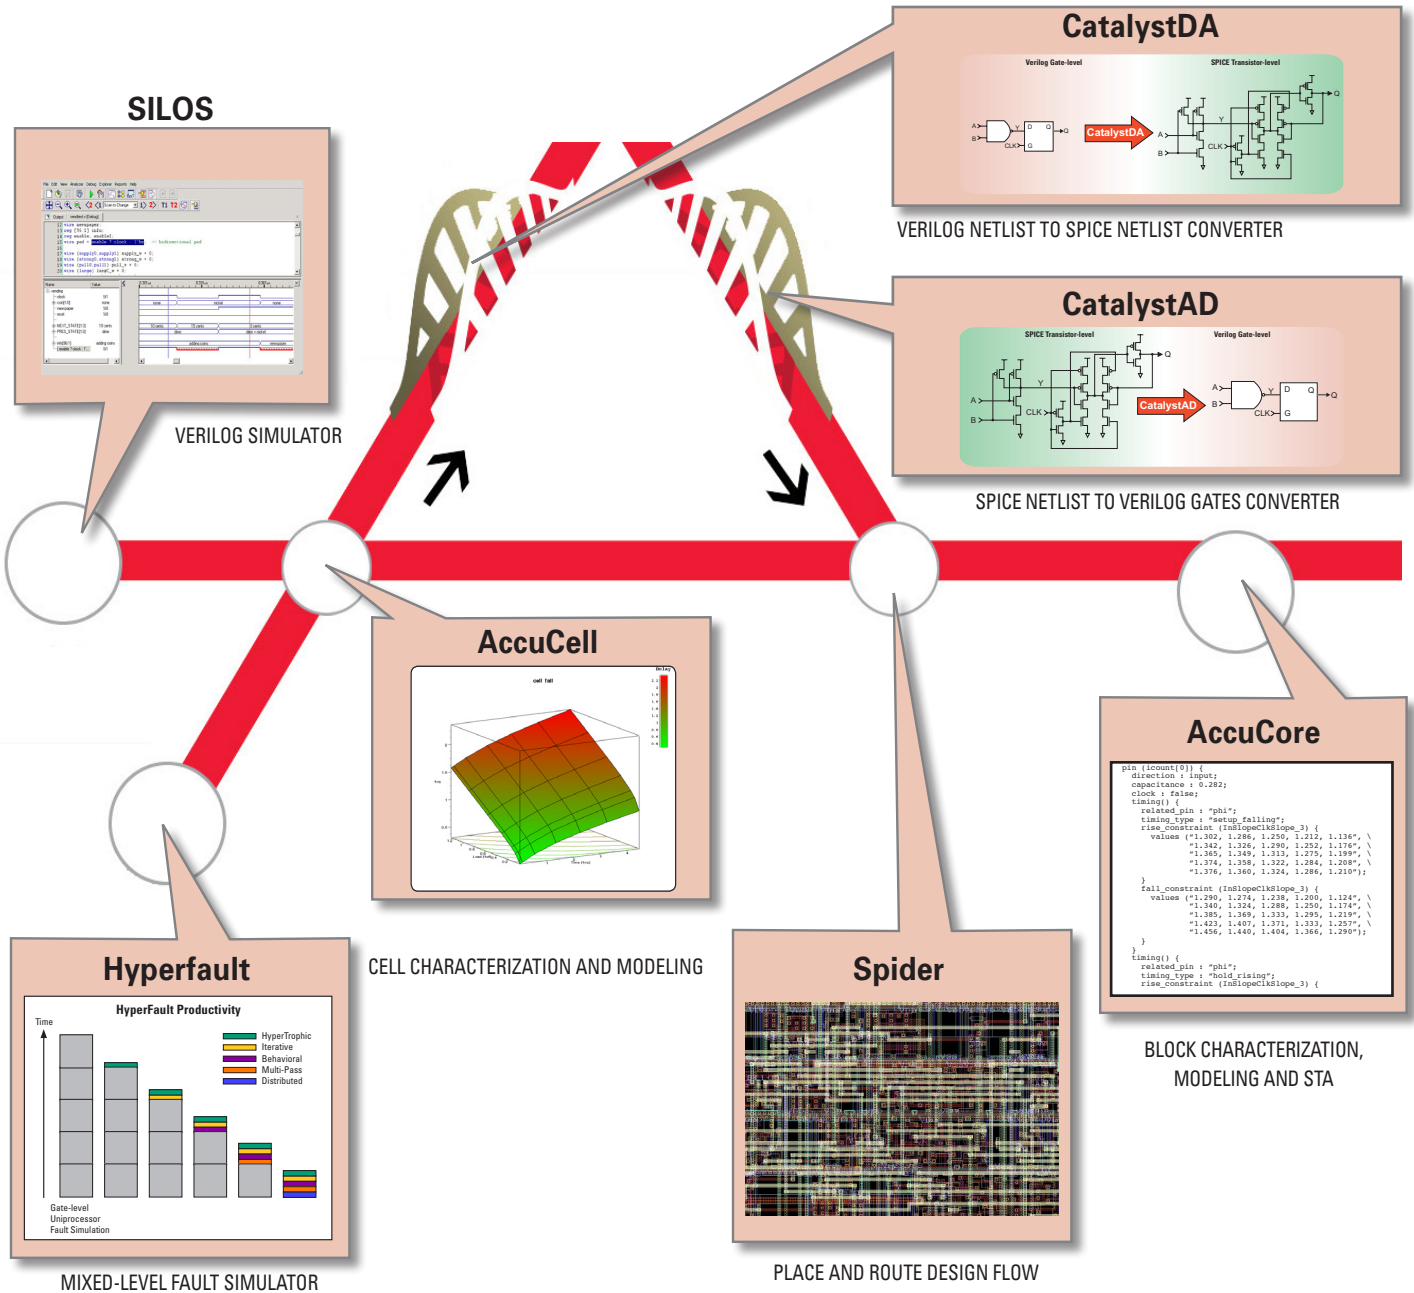

SILVACO

DIGITAL CAD PRODUCT LINE

SYNERGY

Digital tools for SPICE to Gates, cell library and block characterization, STA, Verilog simulation, and fault analysis.

SYNERGY

DIGITAL CAD PRODUCT LINE

SILVACO

HEADQUARTERS