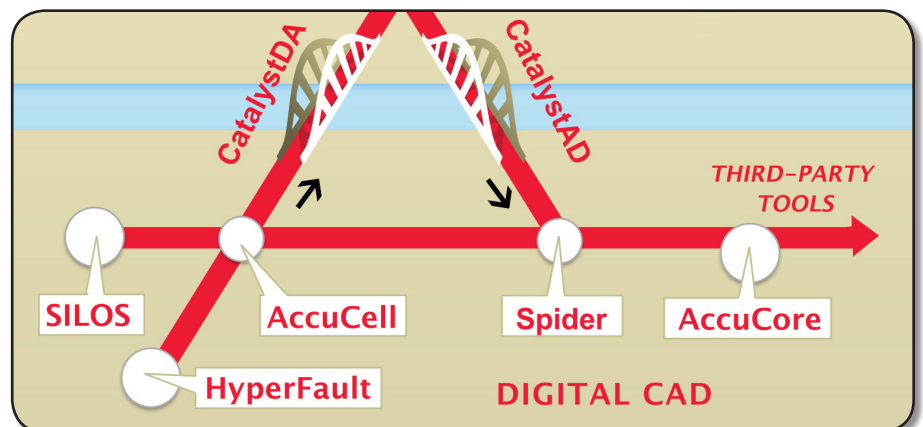

SILVACO

DIGITAL CAD PRODUCT LINE

SYNERGY

Digital tools for SPICE to Gates, cell library and block characterization, STA, Verilog simulation, and fault analysis.

SYNERGY

DIGITAL CAD PRODUCT LINE

SILVACO

HEADQUARTERS